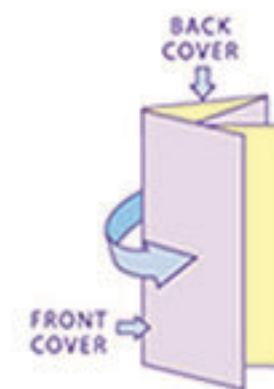

**INSIDE
PANEL**
4.21875" panel size
(smaller than Front/Back panels)

FOLD LINE

RED LINE is cut line
Finish product will be cut to this line

BLUE LINE is end of bleed line
Background art should extend to this line

GREEN LINE is safety line
All important artwork should be inside this area
to avoid getting cut off and to stay within folded panels

PURPLE LINE is fold line

**INSIDE
PANEL**
4.21875" panel size
(smaller than Front/Back panels)

FOLD LINE

**Double Parallel Fold
Front Page**
Finished Size: 17"x 11"
With Bleed: 17.125 x 11.125"
Leave 1/8 (0.125") total bleed
1/16" (0.0625") on all sides

DOUBLE PARALLEL FOLD

**OUTSIDE
BACK
PANEL**
4.28125" panel size
(same as Front panel)

FOLD LINE

**OUTSIDE
FRONT
PANEL**
4.28125" panel size
(same as Back Panel)

RED LINE is cut line

Finish product will be cut to this line

BLUE LINE is end of bleed line

Background art should extend to this line