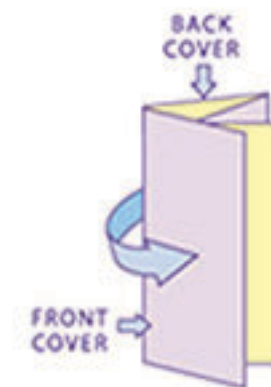

GREEN LINE is safety line

All important artwork should be inside this area to avoid getting cut off and to stay within folded panels

PURPLE LINE is fold line

FOLD LINE

**BACK SIDE OF OUTSIDE
FRONT
PANEL**

4.28125" panel size
(same as Front panel)

**BACK SIDE OF OUTSIDE
BACK
PANEL**

4.28125" panel size
(same as Back Panel)

**Double Parallel Fold
Back Page**

Finished Size: 17"x 11"

With Bleed: 17.125 x 11.125"

Leave 1/8 (0.125") total bleed

1/16" (0.0625") on all sides

DOUBLE PARALLEL FOLD

FOLD LINE

**INSIDE
PANEL**

4.21875" panel size
(smaller than Front/Back panels)

FOLD LINE

**INSIDE
PANEL**